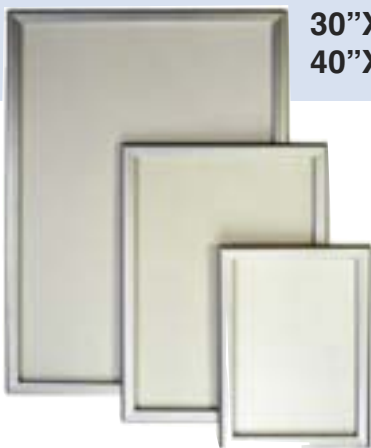

SNAP FRAMES

SECURITY SNAP FRAMES 42MM PROFILE

- Aluminium snap frame 42mm profile
- Styrene back panel
- 0.4 non-reflective PVC front sheet
- Large sizes-0.5 A-PET front sheet
- Pre-drilled fitting holes
- Replacement front sheets available from stock
- Indoor and Outdoor use

SIZE	CODE
A0	AS116
20"X30"	AS117
30"X40"	AS118
40"X60"	AS119